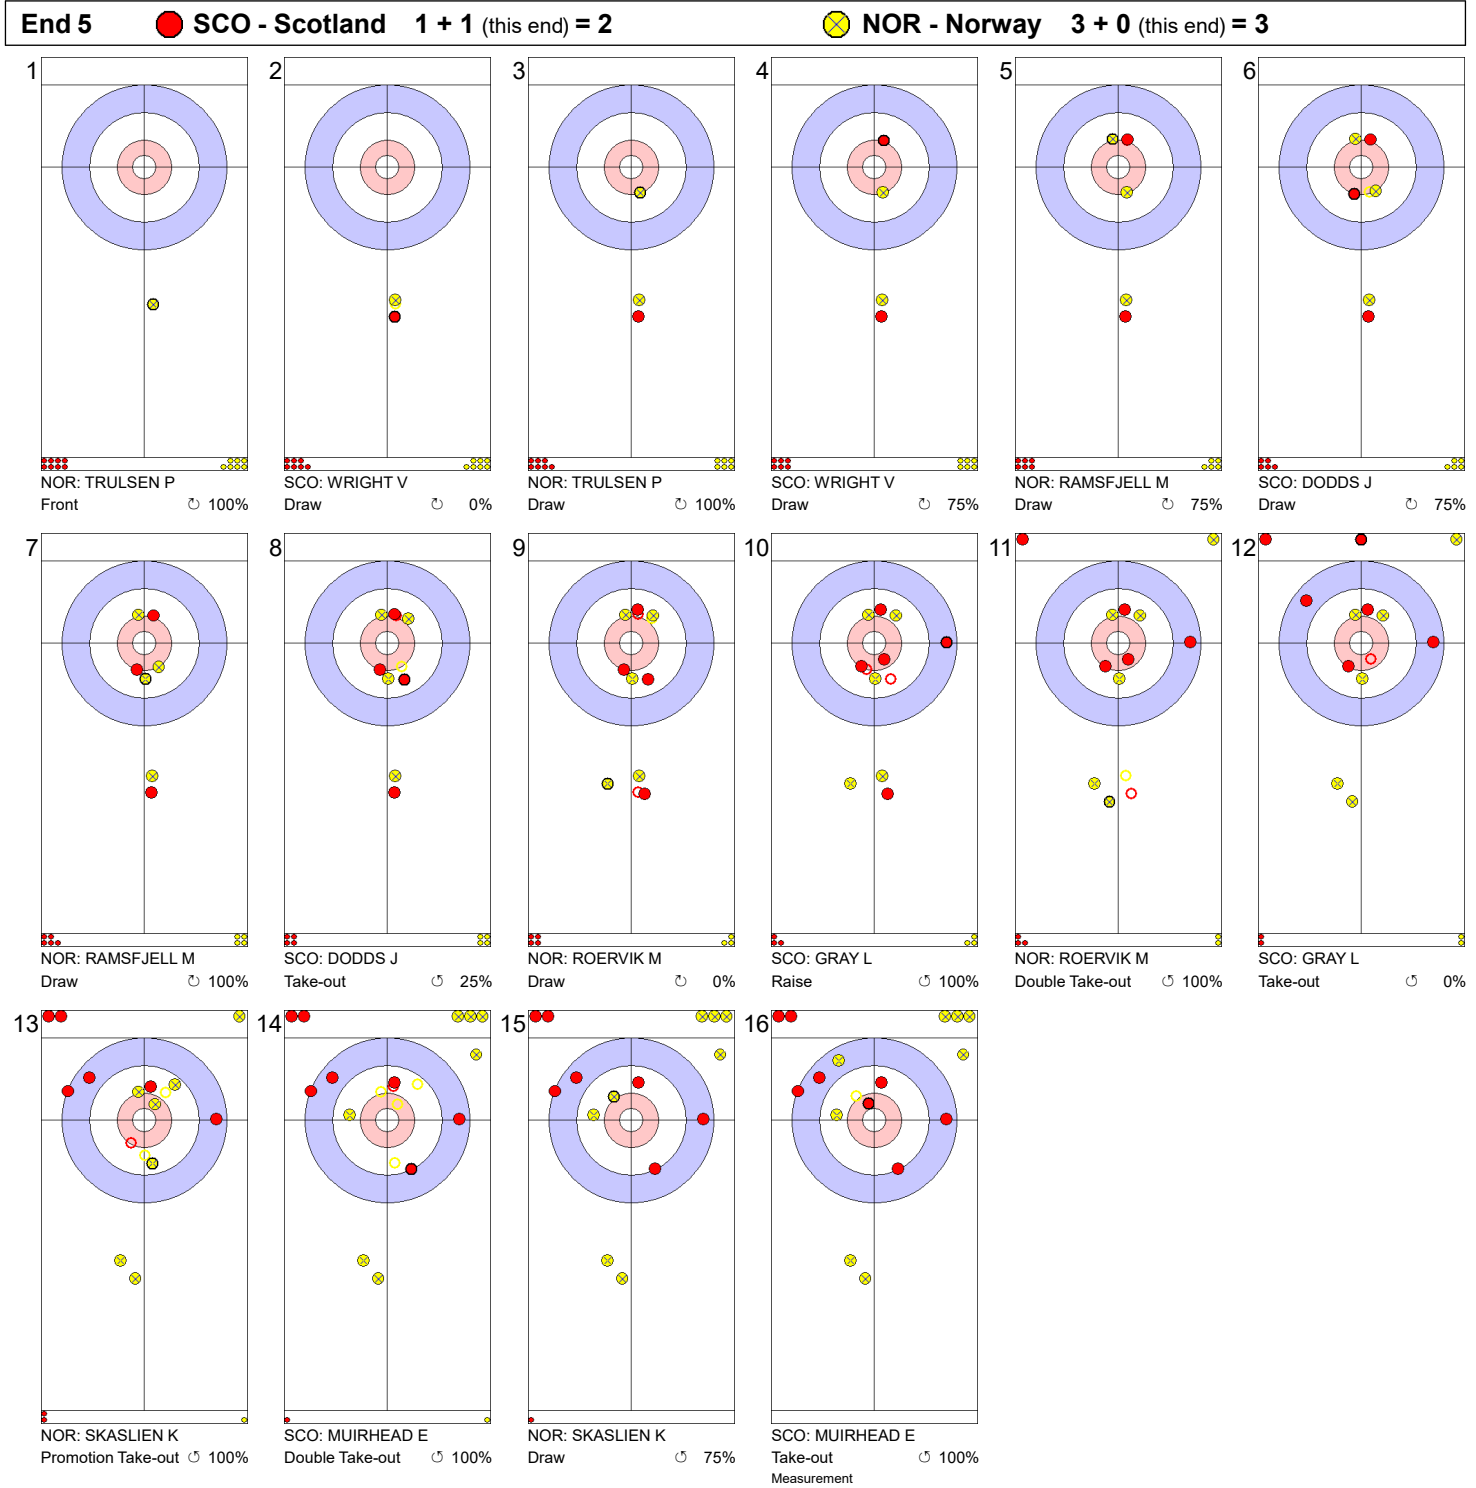

Game - Shot by Shot

Legend:
↻ Clockwise   ↺ Counter-clockwise   - Not considered