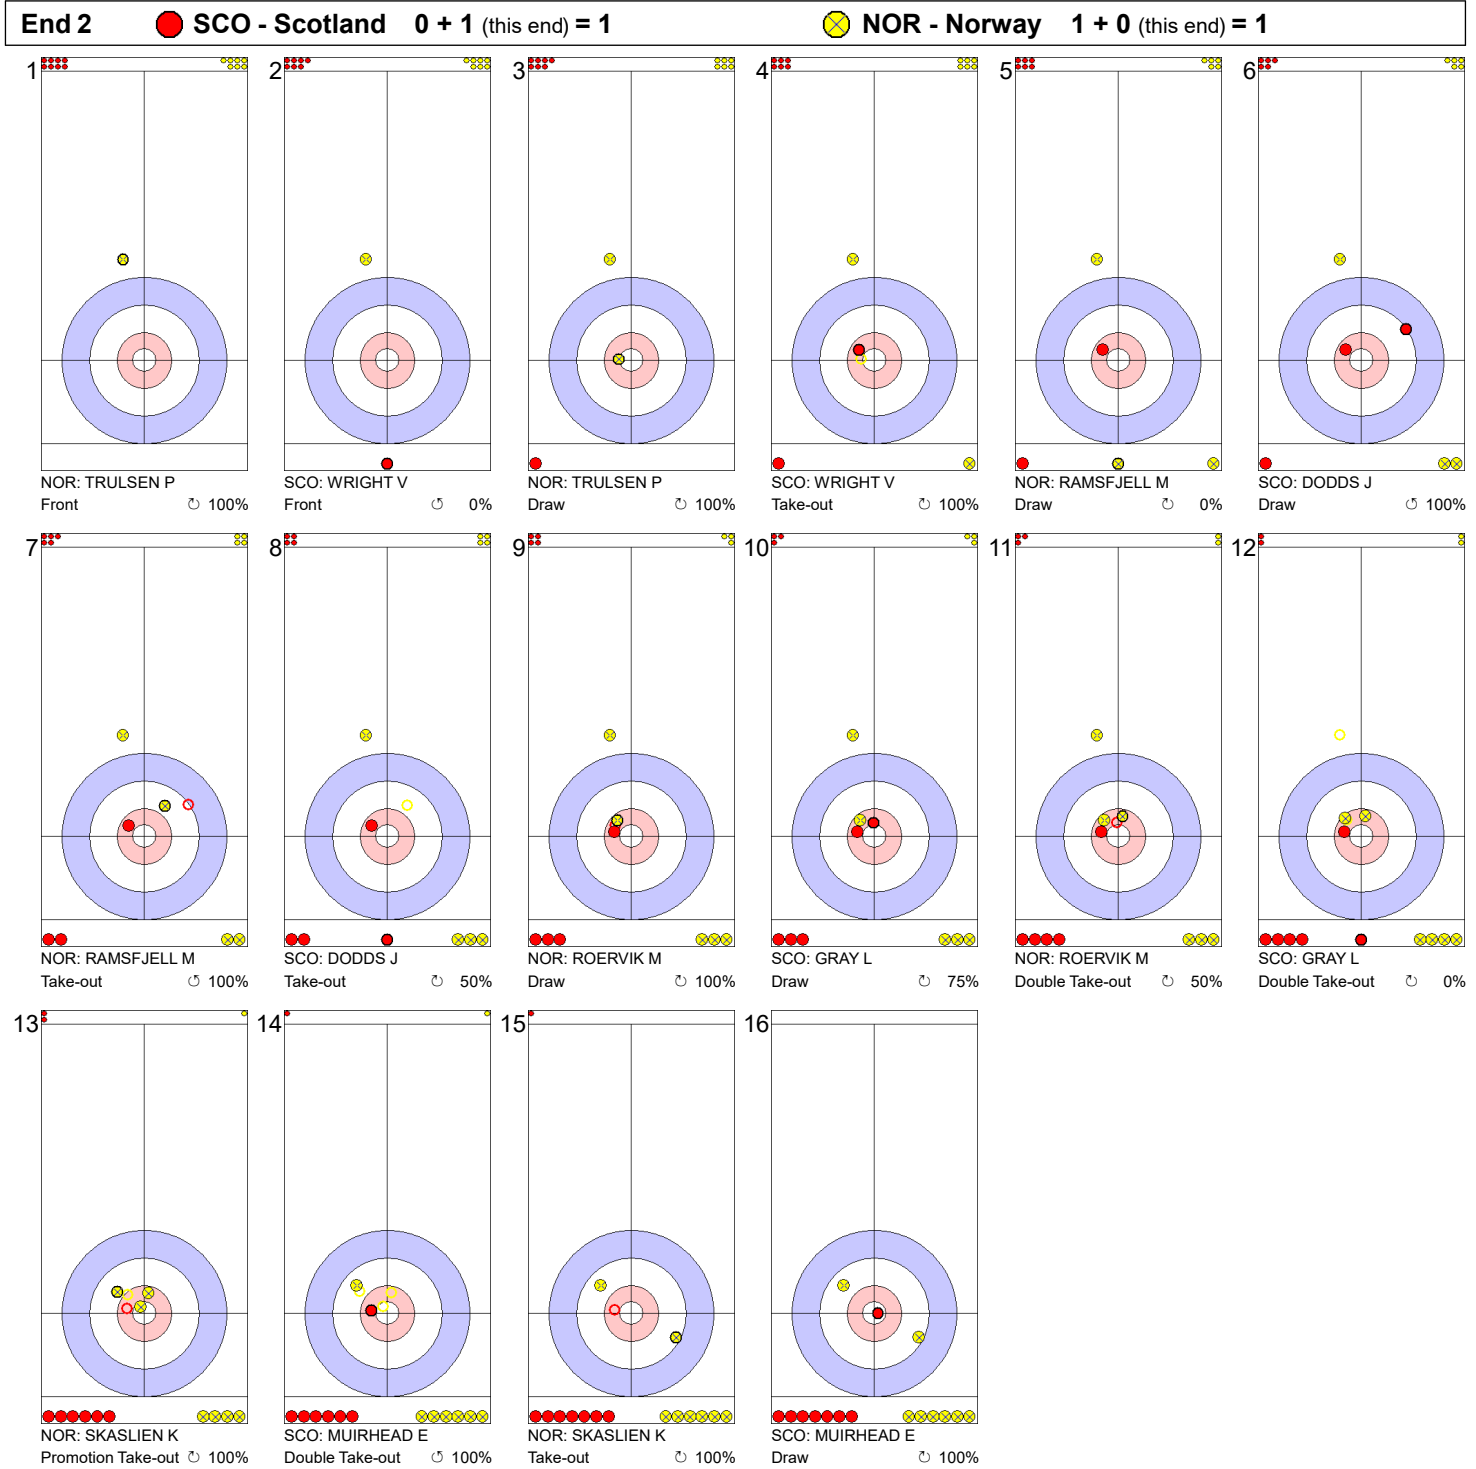

Game - Shot by Shot

Legend:
Clockwise
Counter-clockwise
- Not considered