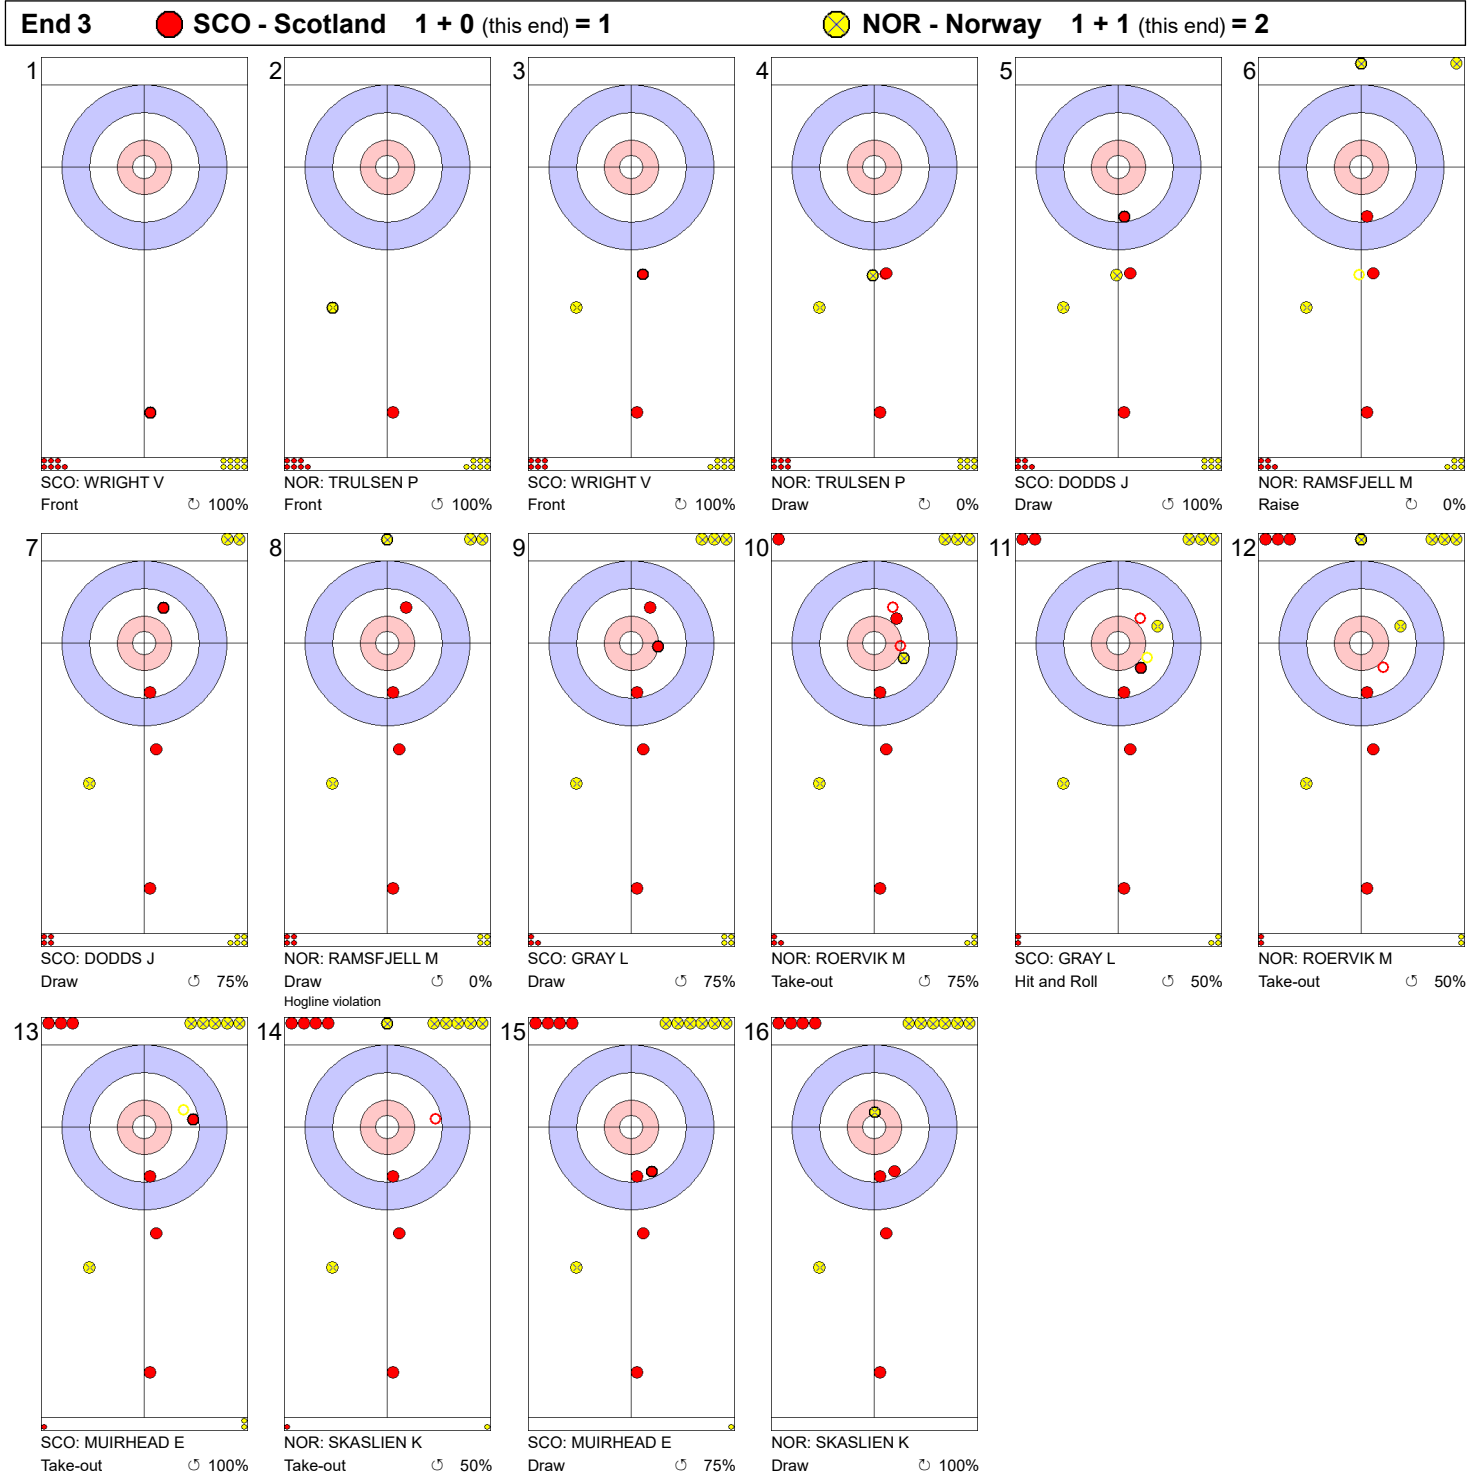

Game - Shot by Shot

Legend:
Clockwise
Counter-clockwise
- Not considered