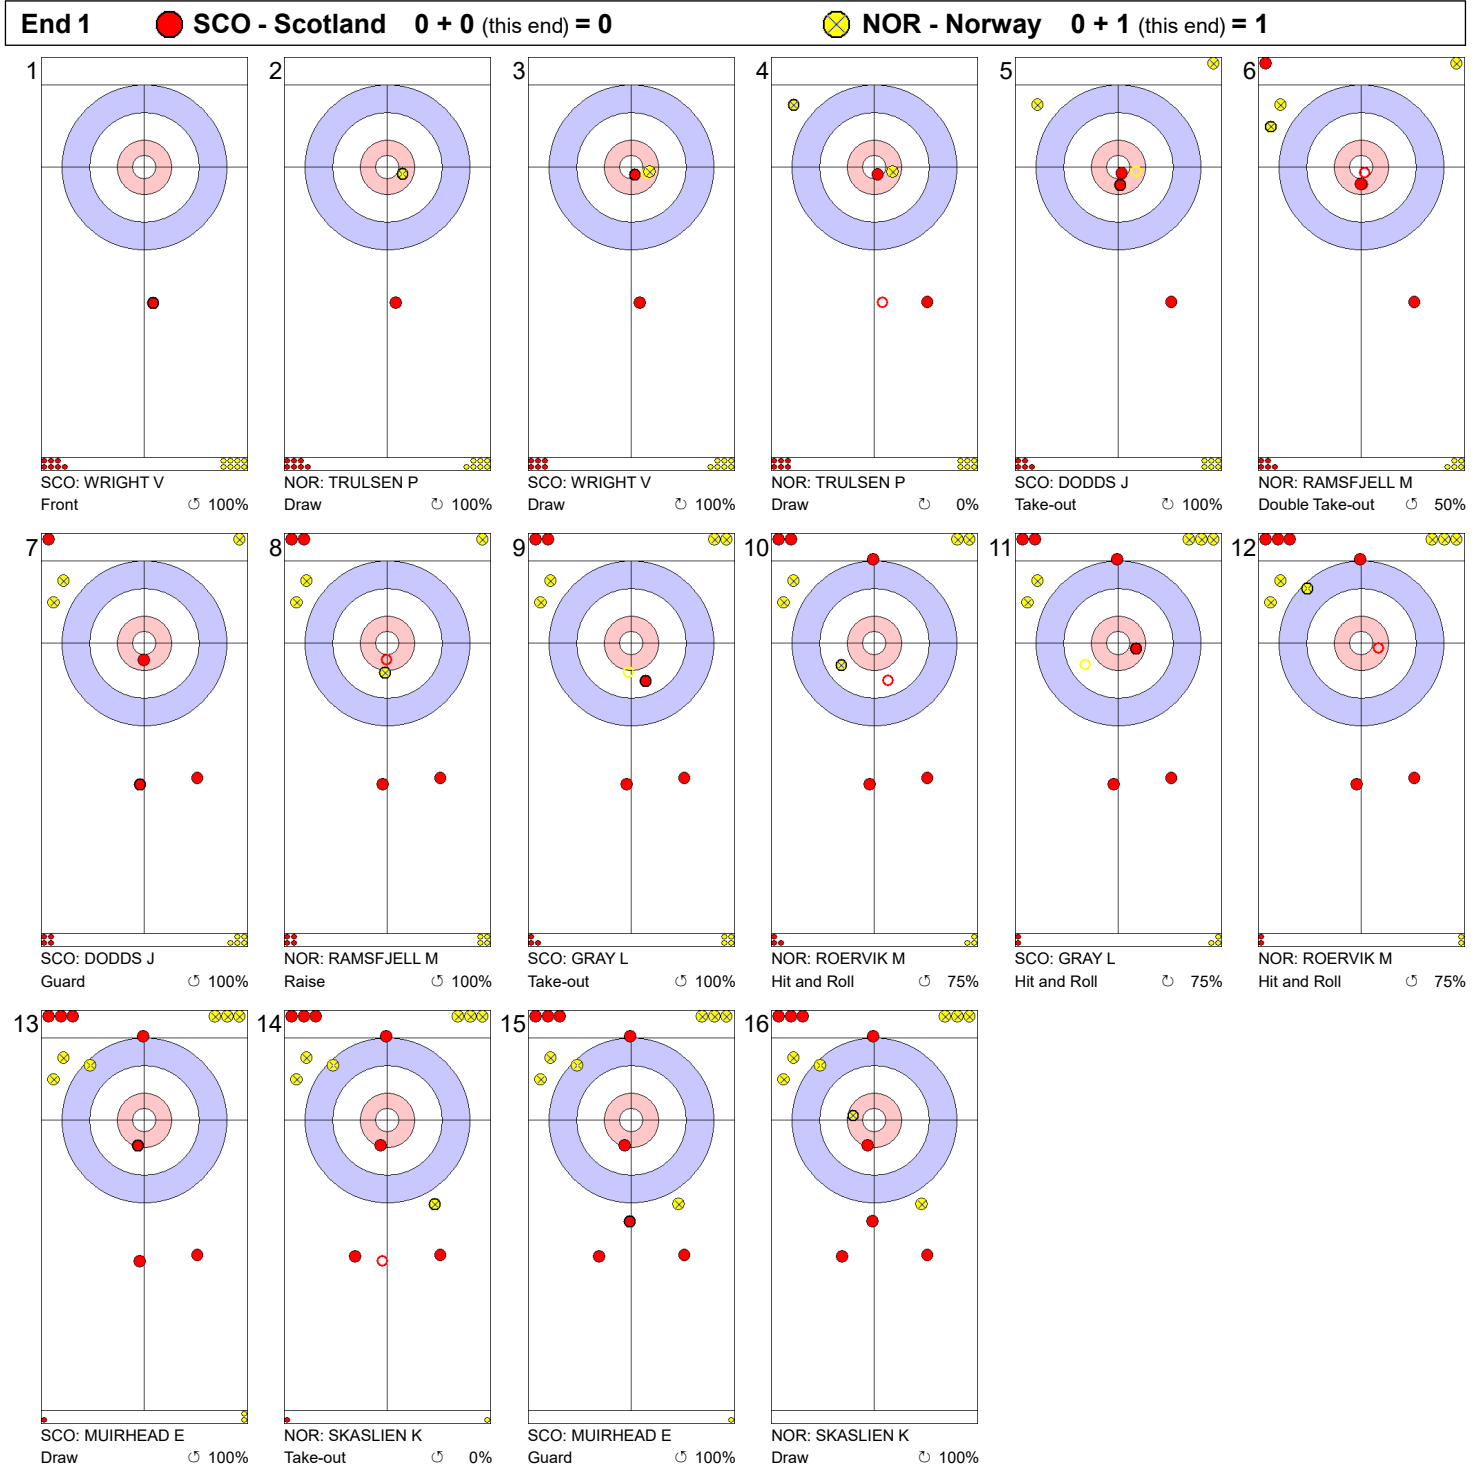

Game - Shot by Shot

Legend:
Clockwise
Counter-clockwise
- Not considered