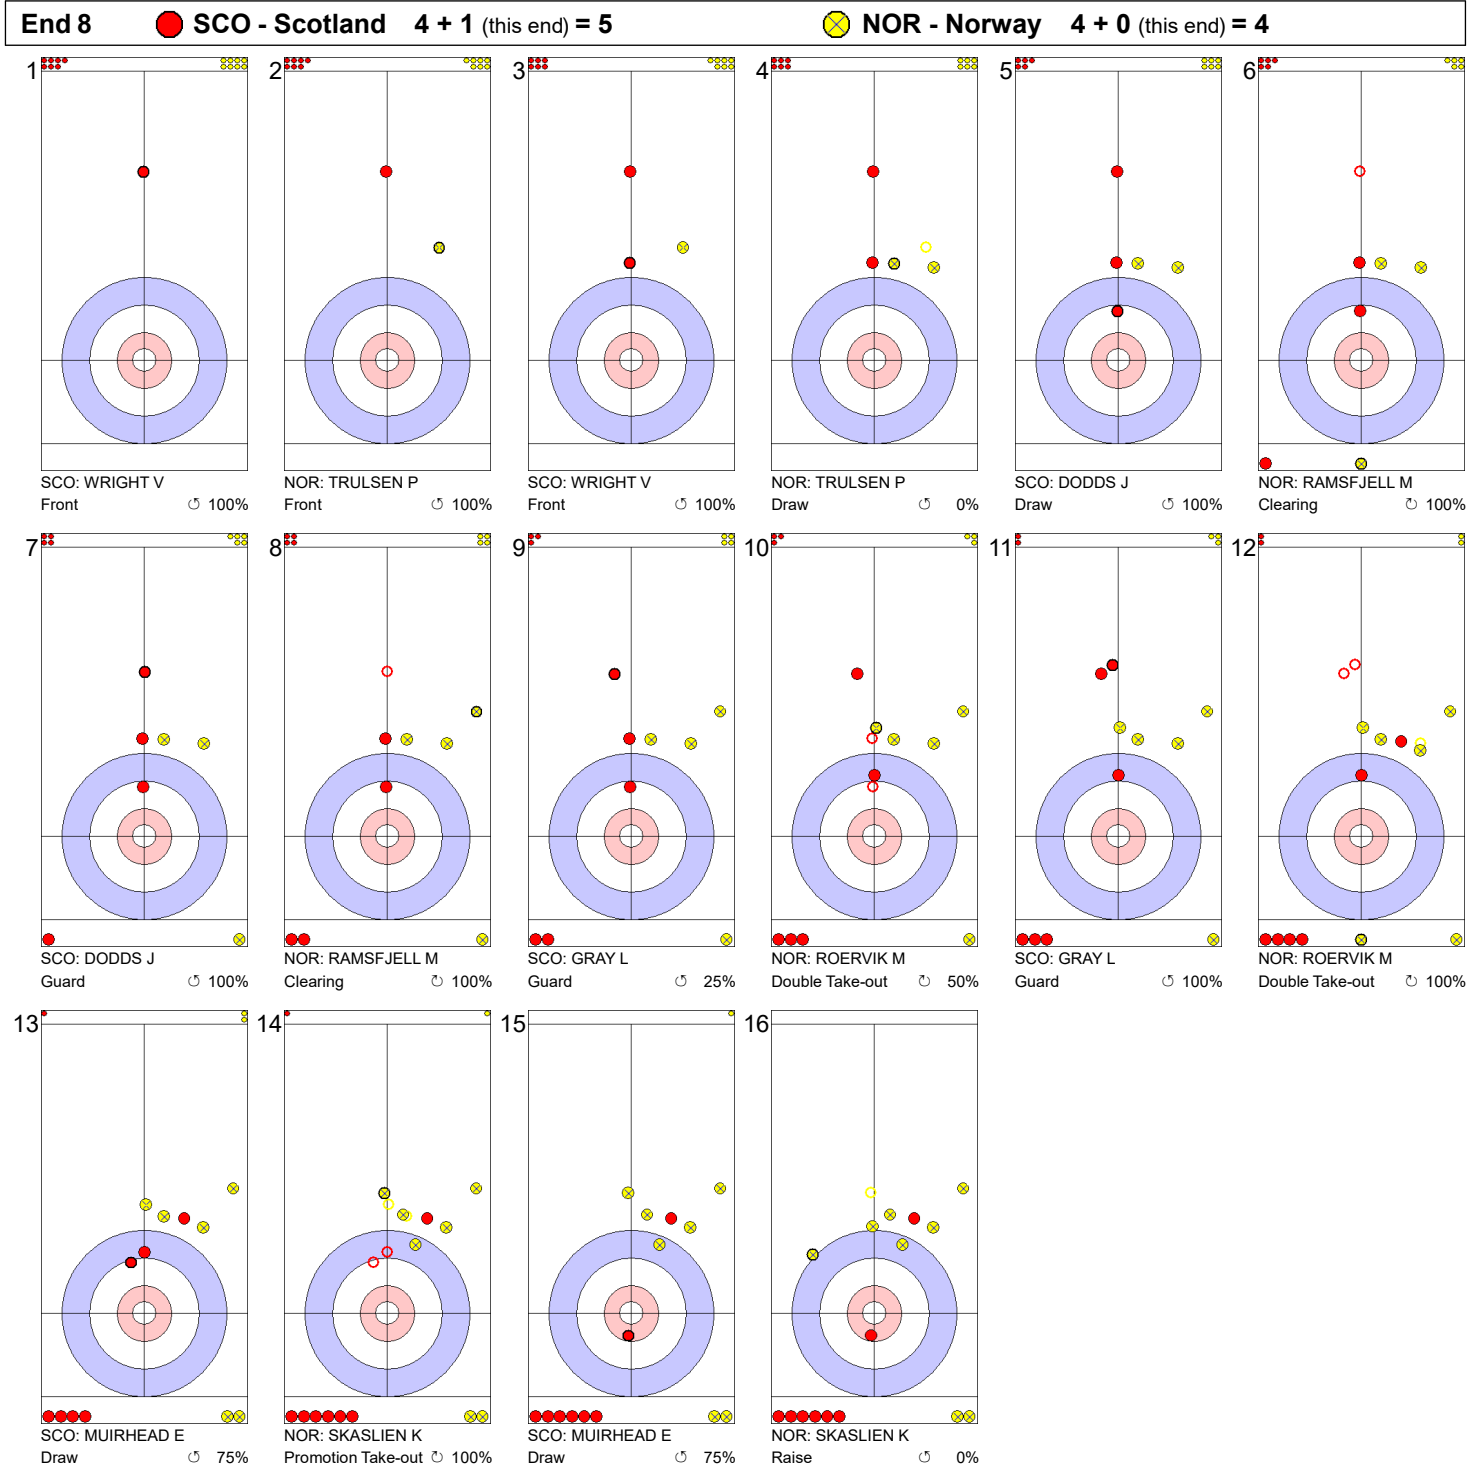

Game - Shot by Shot

Legend:
⌚ Clockwise   ⌚ Counter-clockwise   - Not considered