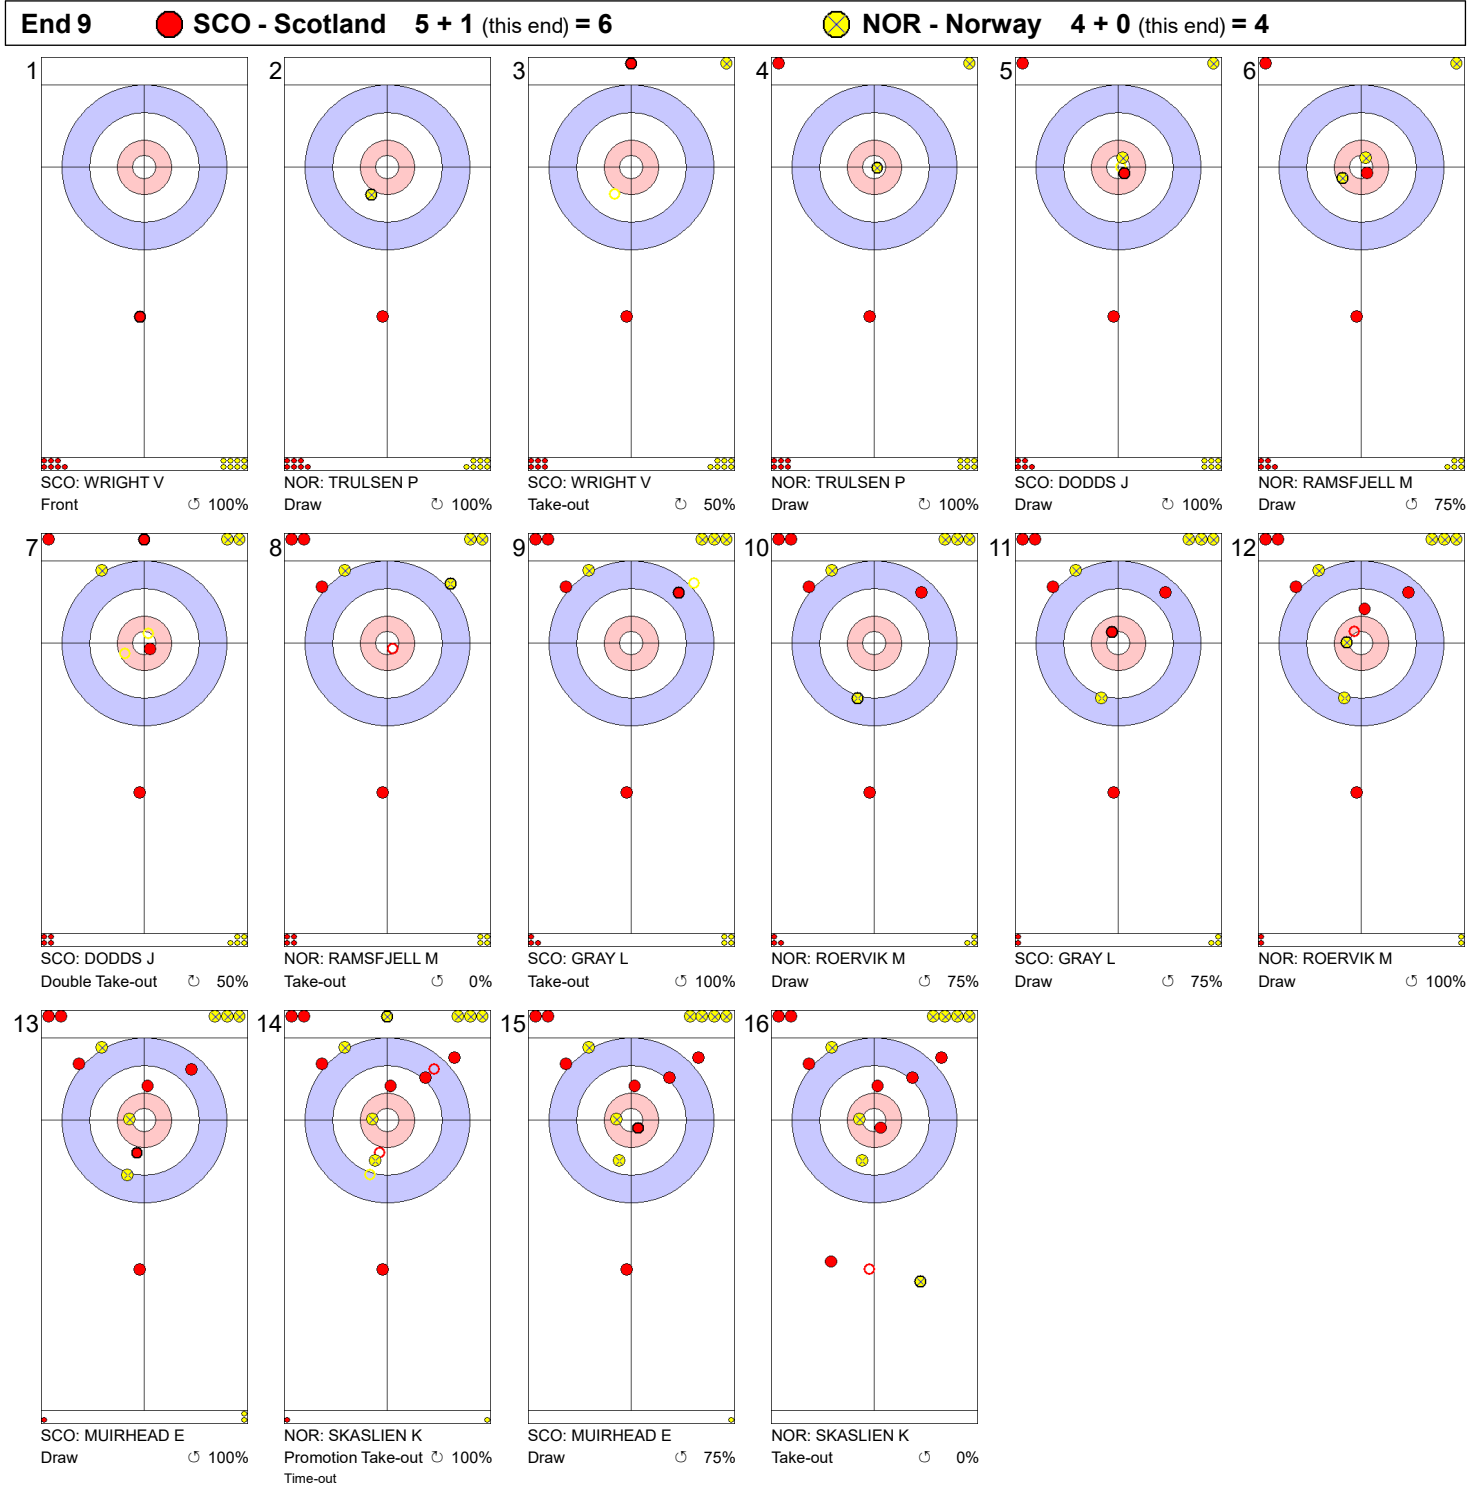

Game - Shot by Shot

Legend:
Clockwise   Counter-clockwise   - Not considered